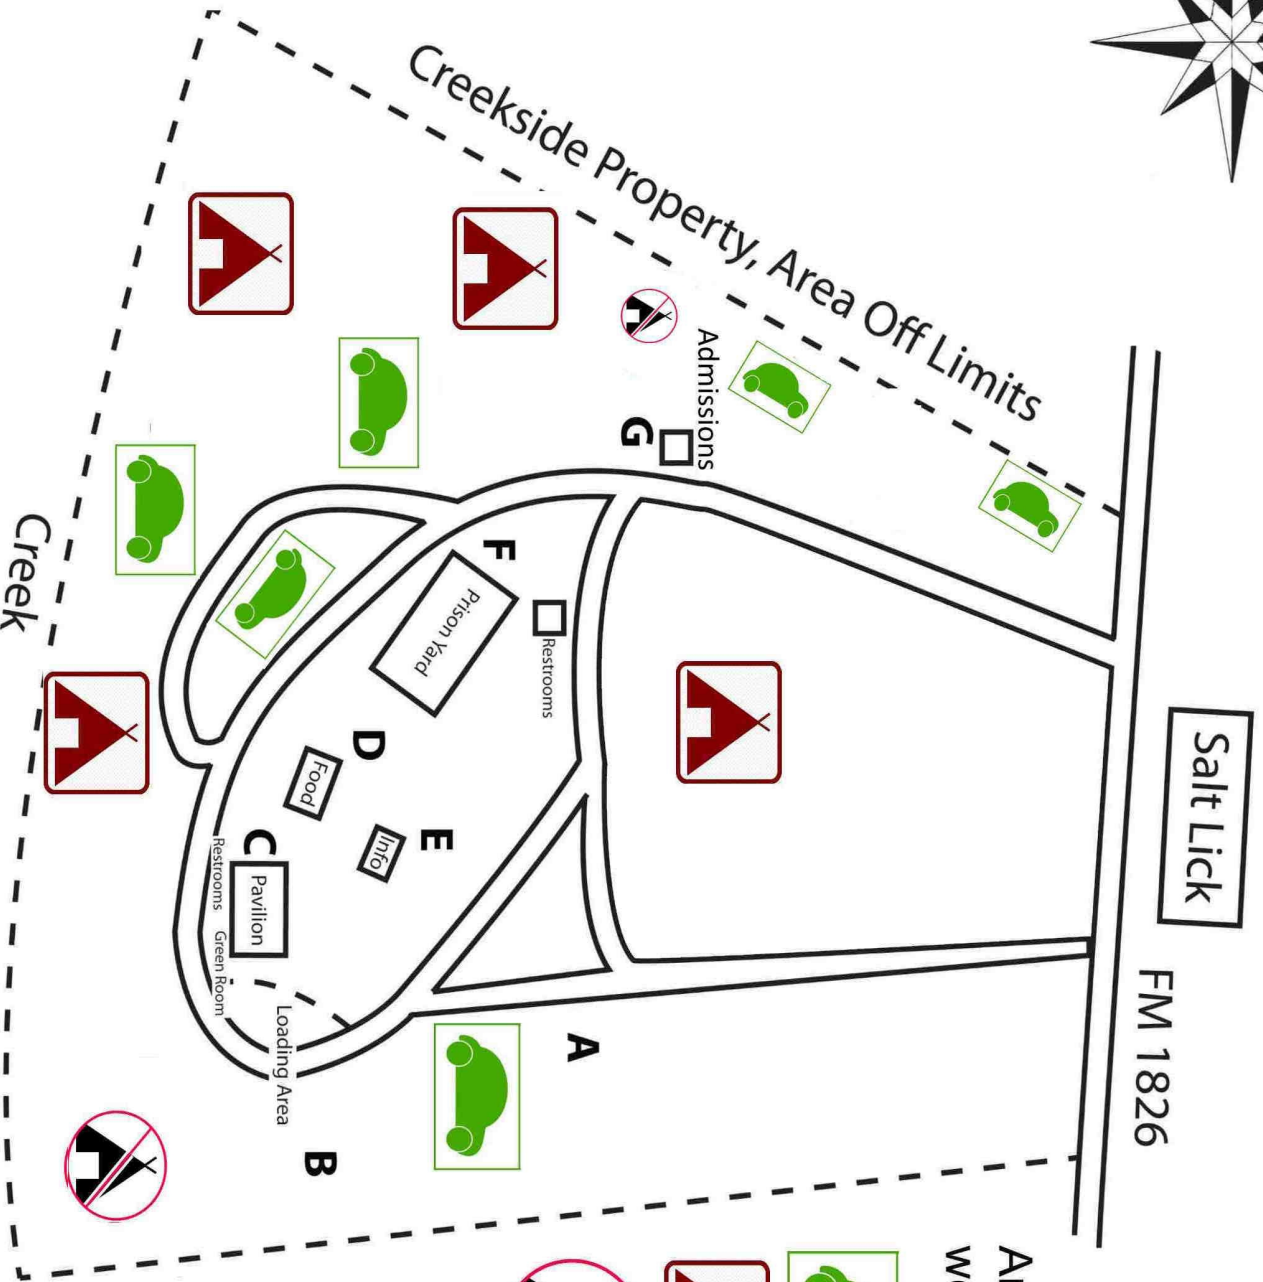

# Austin String Band Festival Camp Ben McCulloch

Salt Lick  
FM 1826

Areas A to G are  
workshop locations

Parking

Camping

NO Camping